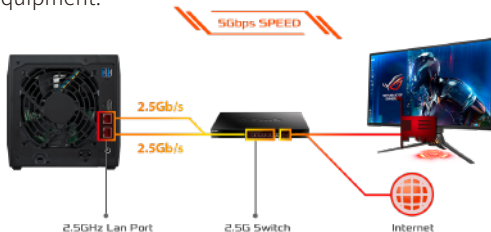

150% faster with 2.5-Gigabit Ethernet

The Nimbustor 4 provides two 2.5-Gigabit Ethernet ports. Enable up to 150% faster performance than Gigabit Ethernet with compatible hardware and up to 5 Gbps using Link Aggregation.*

*Link Aggregation only supported with compatible hardware. Please check beforehand and verify that Link Aggregation is supported on your equipment.