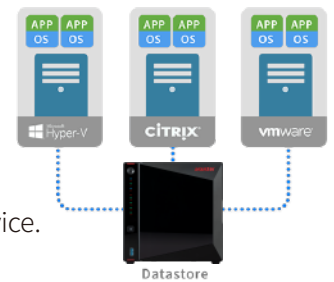

Integrate with a Variety of Enterprise Applications

Storage Virtualization

ASUSTOR's snapshot technology provides almost instantaneous creation of snapshots. It saves a significant amount of time and storage capacity when compared with traditional LUN backups. Should files become damaged or corrupted, the simple and theintuitive interface allows administrators to quickly restore data, completing disaster recovery in the fastest time possible and providing uninterrupted service.