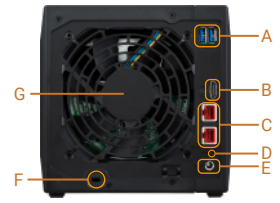

- A. USB 3.2 Gen1 Ports
- B. HDMI Port
- C. 2.5 Gigabit RJ45 Ports
- D. Reset Button
- E. DC Input
- F. K-Lock
- G. System Fan

Software & Features

Operating System

- ADM 3.5 Onwards
- Supports Online Firmware Updates

Supported OS

- Windows XP, Vista, 7, 8, 10, Server 2003, Server 2008, Server 2012
- Mac OS X 10.6 and up
- UNIX, Linux, and BSD

Access Control

- Maximum Number of Users: 4096
- Maximum Number of Groups: 512
- Maximum Number of Shared Folders: 512
- Maximum Number of Concurrent Connections: 512
- Supports Windows Active Directory
- Supports Windows Active Directory / LDAP

File Explorer

- Web-based File Management
- ISO File Mounting
- Share Links
- Task Monitor
- Browse Files on Local PC
- Thumbnail Previews
- Data Access via External Optical Drive
- Supports video playback

System Administration

- Log Type: System Log, Connection Log, File Access Log
- Real-time Online User Monitor
- Real-time System Monitor
- User Quota
- Virtual Drive (ISO Mounting, Maximum 16)
- UPS Support

Storage Management

- Support Multiple Volumes with Spare Disks
- Volume Type: Single disk, JBOD, RAID 0, RAID 1, RAID 5, RAID 6, RAID 10
- Support for Online RAID Level Migration

Disk Management

- Scheduled Bad Block Scans
- Scheduled S.M.A.R.T Scans

External Devices

- Supports USB External Storage Devices
- USB Wi-Fi Dongle Support
- Bluetooth Dongle/Speaker Support
- USB Printer Support
- USB DAC/IR Receiver/Keyboard/Mouse Support
- USB CD ROM Drives/DVD ROM Drives/BD-ROM Drives

Energy Control

- Configurable Disk Hibernation and Sleep Mode Wait Time
- Configurable Time Period for Sleep Mode Activation
- Automatic Sleep

Supported Browsers

- Internet Explorer 11 Onwards, Firefox, Chrome, Safari, Microsoft Edge

Network

- TCP/IP (IPv4 & IPv6)
- Link Aggregation: Supports 802.3ad and Six Other Modes for Load Balancing and/or Network Failover
- Jumbo Frame (MTU)
- VLAN
- EZ Connect
- Wireless Network
- DDNS/EZ-Router
- Supports Wake-on-LAN (WOL)
- Supports Wake-on-WAN (WOW)

Network Protocols

- CIFS / SMB, SMB 2.0 / 3.0, AFP, NFS, FTP (Unicore Supported), TFTP, WebDAV, Rsync, SSH, SFTP, iSCSI/IP-SAN, HTTP, HTTPS, Proxy, SNMP, Syslog

Security

- AES 256-Bit Encryption
- Firewall: Prevent Unauthorized Access
- Alert Notifications: E-mail, SMS
- Encrypted Connections: HTTPS, FTP over SSL/TLS, SSH, SFTP, Rsync over SSH
- Built-in Hardware Encryption Engine: AS10/31/32/61/62/63/64/70/Nimbustor 2&4 Series

Backup Solutions

- Rsync (Remote Sync) Backup
- Cloud Backup
- FTP Backup
- External Backup
- One Touch Backup
- EZ Sync

EZ Sync Manager

- Automatically synchronizes files between a PC and NAS
- Can restore previous versions of files
- Supports file sharing
- AiData now supports accessing EZ Sync files

Network Recycle Bin

- Supports shared folders
- Maintains original directory structure and file permissions
- One-click restore
- Supports scheduled emptying
- Filtering rules
  - File size
  - File extension

Supported Languages