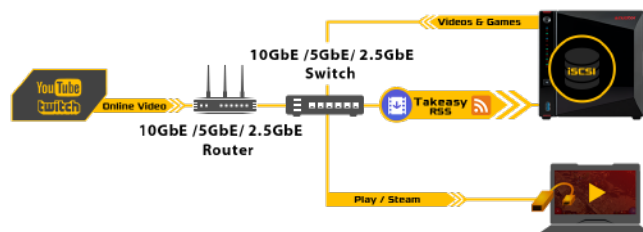

YouTube and Twitch as cloud platforms are not always reliable with long-term archival of content and videos may be deleted without notice. For that, ASUSTOR provides Takeeasy, an app that downloads videos from YouTube and Twitch for archival purposes and can automatically download all public content from a specific channel.