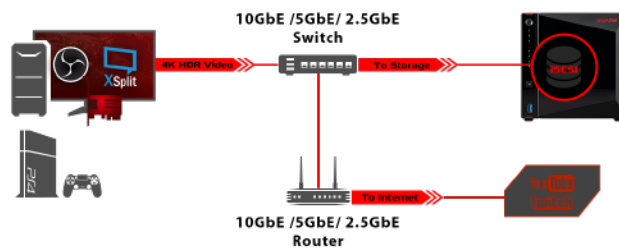

Live Streaming with Your NAS

ASUSTOR NAS devices offer live stream records in up to 4K HDR to be saved directly onto a NAS without affecting game performance. For gamers without large hard drive capacities, LAN parties and internet cafés, ADM offers iSCSI to store less demanding titles to play across multiple devices simultaneously.